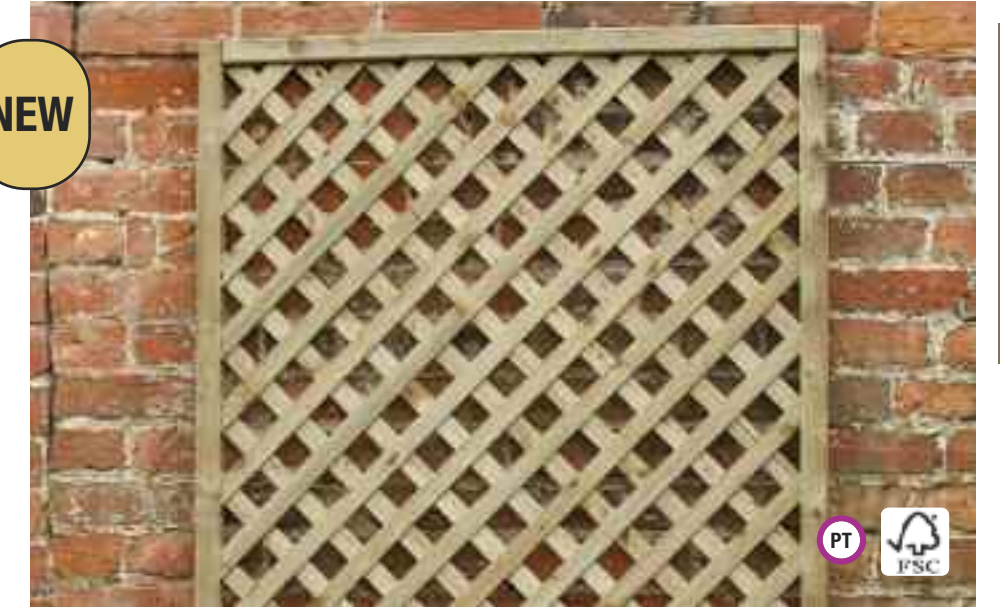

Trellis Panel

Trellis Panel	Product Code	Pack Size
1828 x 1828mm (W x H)	361151	20
1828 x 1220mm (W x H)	361149	20
1828 x 915mm (W x H)	361154	20
1828 x 610mm (W x H)	361153	20
1828 x 305mm (W x H)	361152	20

Look out for FSC certified products