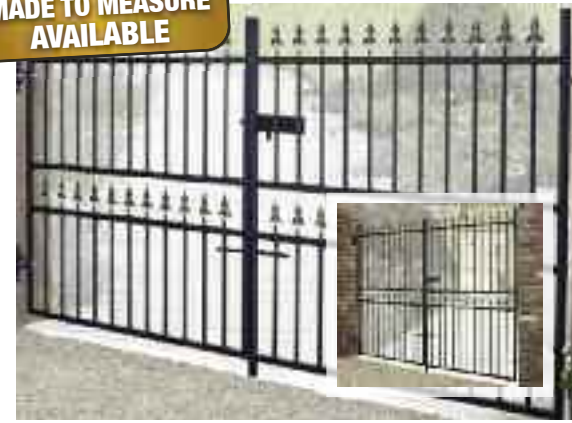

Abbey	Fits Opening	Height	Product Code
Fence Panel	1830mm	815mm	819037

Classic	Fits Opening	Height	Product Code
Single	914mm	914mm	990958

Corfe	Fits Opening	Height	Product Code
Tall Split Bow	2743mm	2083mm	819060

**MADE TO MEASURE AVAILABLE**

Corfe	Fits Opening	Height	Product Code
Double Gate	2438mm	1168mm	511480
Tall Double Gate	2438mm	1778mm	511487

English Rose	Fits Opening	Height	Product Code
Tall Gate	900-980mm	1960mm	179203