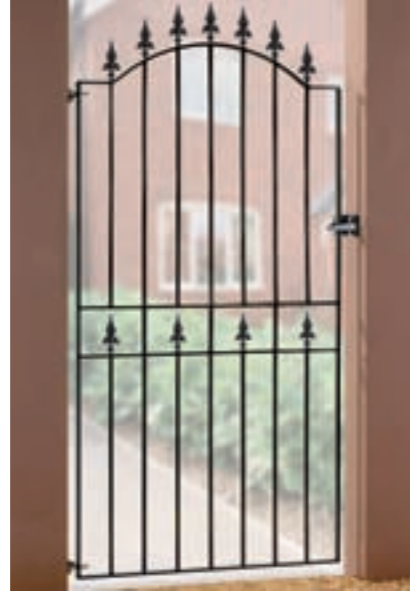

Zinc Plated Range

Zinc plated (electro-galvanised) gates and rails offer increased resistance against corrosion.

- Black powder coated for extra protection
- Gate fittings have universal left or right hand opening latch
- Fence and rail brackets are slotted for ease of fixing
- Made to measure option available
- Fixtures and fittings supplied separately

Warwick Tall Single	Fits Opening	Height	Product Code
Warwick Tall Single	850-920mm	1932mm	410866